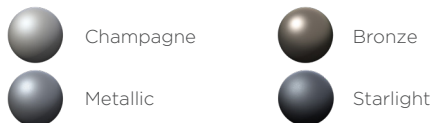

Superior Shelter

Color Options

METAL ROOF COLORS

24 Gauge R-Panel Profile

24 Gauge Medallion-Lok Profile

STEEL FRAME COLORS

Gloss

Matte, Textured, or Metallic

CS Color Coming Soon! Ask your representative about availability.

Colors are approximate. Ask your representative for an actual color sample.