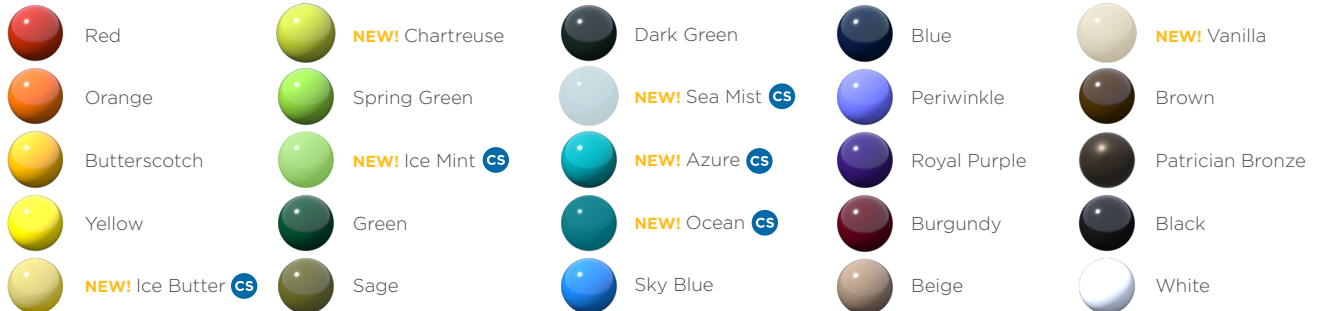

Superior Shelter

Color Options

METAL ROOF COLORS

24 Gauge R-Panel Profile

24 Gauge Medallion-Lok Profile

STEEL FRAME COLORS

Gloss

Matte, Textured, or Metallic

CS Color Coming Soon! Ask your representative about availability.

Colors are approximate. Ask your representative for an actual color sample.