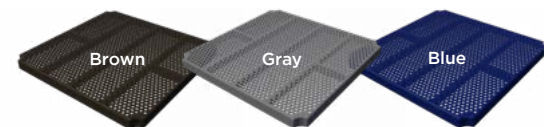

Matte or Metallic

- Champagne
- Metallic
- Bronze
- Starlight

Plastic Colors

- Yellow
- Orange
- Red
- Burgundy
- Royal Purple
- Periwinkle
- Azure
- Sky Blue
- Blue
- Chartreuse
- Spring Green
- Green
- Beige
- Brown
- Champagne

Activity Panel & Panel Colors

Solid Core

- Yellow
- Orange
- Red
- Burgundy
- Royal Purple
- Sky Blue
- Blue
- Spring Green
- Green
- Brown
- Beige
- Champagne
- Black

Sandwich Core

- Yellow/Black
- Orange/White
- Red/White
- Burgundy/White
- Royal Purple/White
- Azure/White
- Sky Blue/White
- Blue/White
- Spring Green/White
- Green/White
- Beige/Green
- NEW! Brown/Beige
- Dolphin Gray/Black
- White/Black
- Black/White

Shade Colors | More Available!

- Natural
- Desert Sand
- Latte
- Rivergum
- Yellow
- Orange
- Lime
- Mint Green
- Forest Green
- Aquamarine
- True Blue
- Sky Blue
- Navy Blue
- Royal Purple

Steel Deck Colors

Recycled Deck & Post Colors

- Cedar
- Dark Brown
- Gray

Ascend Rope Colors

Belt Seat Colors

*Red rope fades naturally under prolonged sunlight.

COLOR SCHEMES

Nature Trail

- Brown
- Spring Green
- Orange
- Beige
- Brown Decks
- Beige Fabric