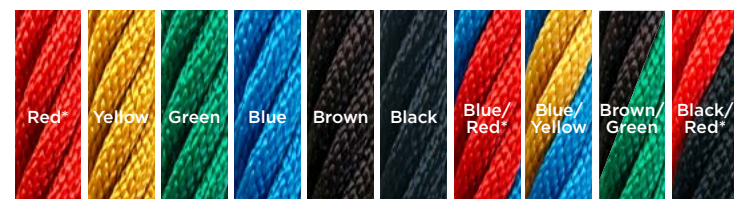

COLOR OPTIONS

Metal Colors

Gloss

- Ice Butter
- Yellow
- Butterscotch
- Orange
- Red
- Burgundy
- Royal Purple
- Periwinkle
- Azure
- Sky Blue
- Blue
- Sea Mist
- Ocean
- Ice Mint
- Chartreuse
- Spring Green
- Green
- Dark Green
- Sage
- Brown
- Beige
- Vanilla
- White
- Black

Shade Colors | More Available!

- Natural
- Desert Sand
- Latte
- Rivergum
- Yellow
- Orange
- Lime
- Mint Green
- Forest Green
- Aquamarine
- True Blue
- Sky Blue
- Navy Blue
- Royal Purple

Steel Deck Colors

Recycled Deck & Post Colors

- Cedar
- Dark Brown
- Gray

Ascend Rope Colors

Belt Seat Colors

*Red rope fades naturally under prolonged sunlight.

COLOR SCHEMES

Nature Trail

- Brown
- Spring Green
- Orange
- Beige
- Brown Decks
- Beige Fabric

- Santorini**
- Vanilla
 - Champagne
 - Blue
 - Beige
 - Gray Decks
 - Navy Blue Fabric

- Pistachio**
- Vanilla
 - Chartreuse
 - Beige
 - Burgundy
 - Brown Decks
 - Lime Fabric

- Macaw**
- Champagne
 - Yellow
 - Sky Blue
 - Orange
 - Gray Decks
 - Orange Fabric